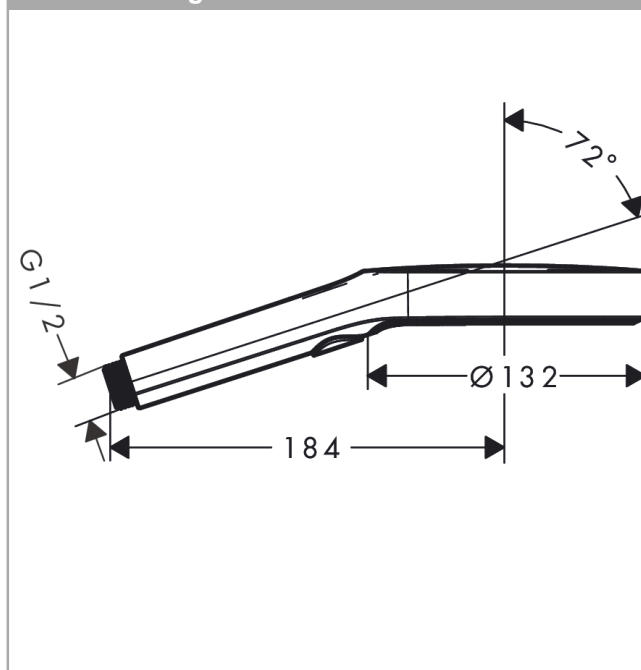

Rainfinity

Hand shower 130 3jet EcoSmart

Surfaces: **Brushed Black Chrome**

Article Number: **26865340**

Description

product features

- shower head size: 130 mm
- spray type: PowderRain, Intense PowderRain, MonoRain
- convenient diversion via Select button
- spray disc surface: graphite
- maximum flow rate at 3 bar: 8,5 l/min
- minimum flow pressure: 1,5 bar
- with internal water conduction
- rinseable screen seal
- connection thread G 1/2
- connection dimension: DN15
- suitable for continuous flow water heaters

Technology

Design awards

Product image

Scale drawing

Flowchart

The consumption was measured in combination with the appropriate fittings (thermostat/mixer/ in-wall valve) to reflect actual application in practice.

Rainfinity
Hand shower 130 3jet EcoSmart
 Surfaces: **Brushed Black Chrome**

Article Number: **26865340**

Exploded Drawing

Year of production: >01/21