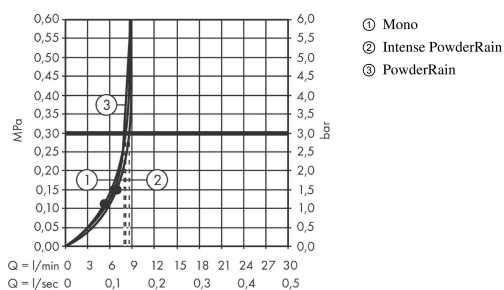

Rainfinity

Hand shower 130 3jet EcoSmart

Surfaces: **Brushed Black Chrome**

Article Number: **26865340**

Description

product features

- shower head size: 130 mm
- spray type: PowderRain, Intense PowderRain, MonoRain
- convenient diversion via Select button
- spray disc surface: graphite
- maximum flow rate at 3 bar: 8,5 l/min
- minimum flow pressure: 1,5 bar
- with internal water conduction
- rinseable screen seal
- connection thread G 1/2
- connection dimension: DN15
- suitable for continuous flow water heaters

Technology

Design awards

Product image

Scale drawing

Flowchart

The consumption was measured in combination with the appropriate fittings (thermostat/mixer/ in-wall valve) to reflect actual application in practice.